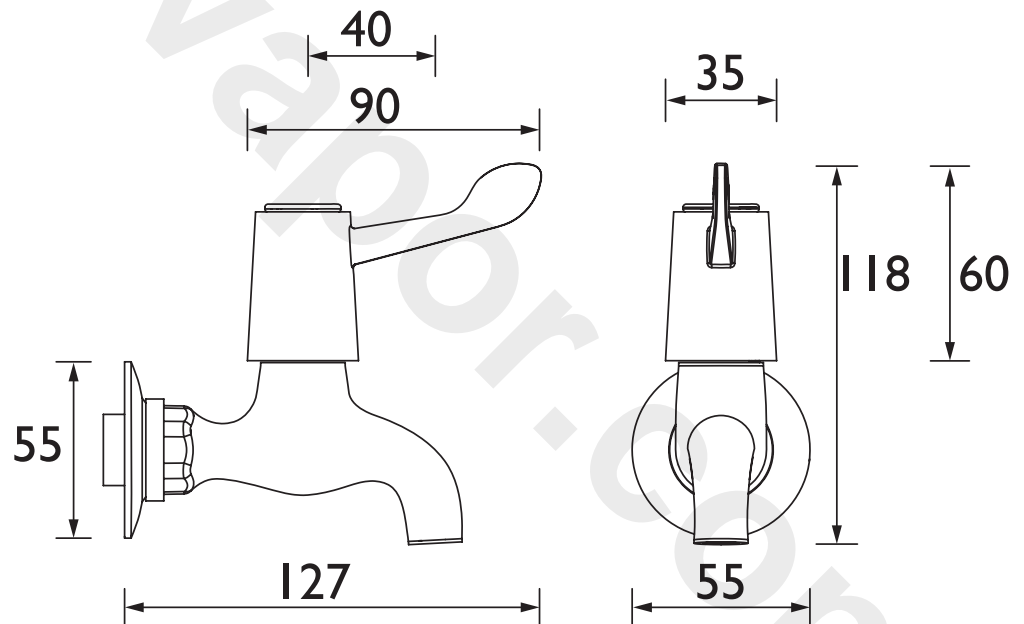

VAL BIB C CD

VALUE Tap Range Lever Bib Taps Chrome With Ceramic Disc Valves

Features:

- Long life and easy to use 1/4 turn ceramic disc valves
- Supplied with 3" (76mm) metal lever handles

Product Certifications:

WRAS Cert. Number: 2003902
WRAS Expiry Date: 31/03/2025

For more products, visit our website:
<http://www.bristan.com>

Specification

Product Type:	Kitchen Taps
Main Construction Material:	Brass
Mount Type:	Wall Mounted
Handle Type:	Lever Handles
Connection Inlet:	1/2" BSP
Connection Outlet:	M16 Flow Straightener
Number of Tap Holes:	N/A
Valve/Cartridge Type:	1/4 Turn 1/2" Ceramic Disc Valve
Plumbing System Requirements:	Suitable for all plumbing systems
Minimum Dynamic Pressure:	0.2 bar
Maximum Dynamic Pressure:	0.5 bar
Maximum Hot Water Temperature: °C	65
Maximum Static Pressure: (bar)	10
Flow Type:	Single Flow
Isolation Included:	No

Dimensions (measurements in mm)

Flow Rates (l/min)

System Pressure (bar)	0.2	0.5	1	2	3	5
VAL BIB C CD	7.8	10.8	17	24.4	29.8	38.5

TECHNICAL DATA SHEET

BRISTAN

D7